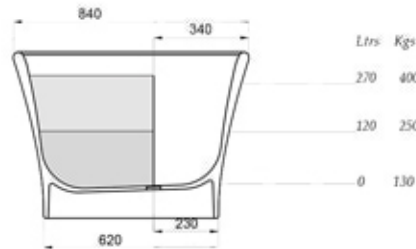

DADO
baths

TIMELESS LUXURY

ENDURING QUALITY

Elegance DADOquartz Bathtub

1800x840x590mm
No Overflow

Product Specification:

Product code: SBM/010

Base dimensions: 1585x620mm

Size: 1800x840x590

Waste to Floor: 100mm

35 - 40mm thick edge • scratch and abrasion resistant • Matt/Gloss finish • No tap holes •

Waste diameter: 50mm • Weight: 130kg • Shipping Mass: 180kg • Packing dimensions: 1860x880x590mm •

Water Capacity: 270L • 25 year Warranty • Colour: White • can take nikki/filler spout with outside plumbing

www.dadobaths.co.za

DADObaths pursue a policy of continual development and improvement and as such, product specifications may change without prior notice. All dimensions listed herein are only intended as a guide. Cast products are subject to size variants of +/- 5%. The exact colour and finish of the products may vary from those depicted in the brochure. DADObaths recommend that for absolute clarity in the selection of options, visit their nearest DADObaths approved stocklist.