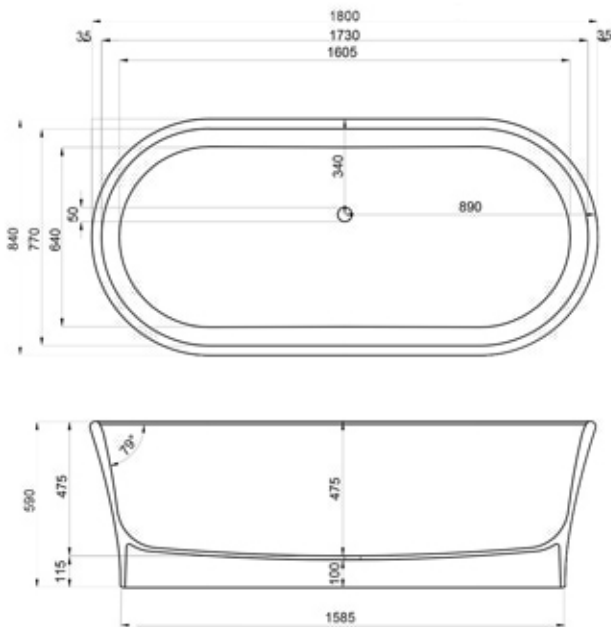

DADO
baths

TIMELESS LUXURY

ENDURING QUALITY

Elegance DADOquartz Bathtub

1800x840x590mm
No Overflow

Product Specification:

Product code: SBM/010

Base dimensions: 1585x620mm

Size: 1800x840x590

Waste to Floor: 100mm

35 - 40mm thick edge • scratch and abrasion resistant • Matt/Gloss finish • No tap holes •

Waste diameter: 50mm • Weight: 130kg • Shipping Mass: 180kg • Packing dimensions: 1860x880x590mm •

Water Capacity: 270L • 25 year Warranty • Colour: White • can take nikki/filler spout with outside plumbing

www.dadobaths.co.za

DADObaths pursue a policy of continual development and improvement and as such, product specifications may change without prior notice. All dimensions listed herein are only intended as a guide. Cast products are subject to size variants of +/- 5%. The exact colour and finish of the products may vary from those depicted in the brochure. DADObaths recommend that for absolute clarity in the selection of options, visit their nearest DADObaths approved stocklist.