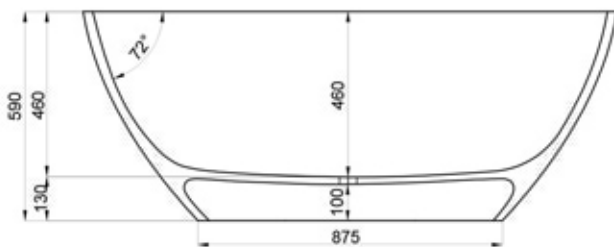

Emily DADOquartz Bathtub

1530x800x590mm
No Overflow

Product Specification:

Product Code: SBM/034

Base dimensions: 875x600mm

Size: 1530x800x590mm

Waste to Floor: 100mm

30 - 35mm thick edge • scratch and abrasion resistant • Matt/Gloss finish • No tap holes •

Waste diameter: 50mm • Weight: 110kg • Shipping Mass: 160kg • Packing dimensions: 1590x855x810mm •

Water Capacity: 275L • 25 year Warranty • Colour: White • can take nikki/filler spout

www.dadobaths.co.za

DADObaths pursue a policy of continual development and improvement and as such, product specifications may change without prior notice. All dimensions listed herein are only intended as a guide. Cast products are subject to size variants of +/- 5%. The exact colour and finish of the products may vary from those depicted in the brochure. DADObaths recommend that for absolute clarity in the selection of options, visit their nearest DADObaths approved stocklist.