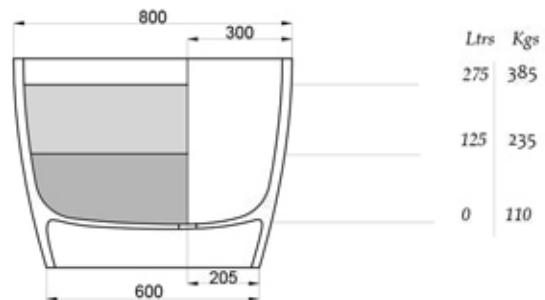

Emily DADOquartz Bathtub

1530x800x590mm
No Overflow

Product Specification:

Product Code: SBM/034

Base dimensions: 875x600mm

Size: 1530x800x590mm

Waste to Floor: 100mm

30 - 35mm thick edge • scratch and abrasion resistant • Matt/Gloss finish • No tap holes •

Waste diameter: 50mm • Weight: 110kg • Shipping Mass: 160kg • Packing dimensions: 1590x855x810mm •

Water Capacity: 275L • 25 year Warranty • Colour: White • can take nikki/filler spout

www.dadobaths.co.za

DADObaths pursue a policy of continual development and improvement and as such, product specifications may change without prior notice. All dimensions listed herein are only intended as a guide. Cast products are subject to size variants of +/- 5%. The exact colour and finish of the products may vary from those depicted in the brochure. DADObaths recommend that for absolute clarity in the selection of options, visit their nearest DADObaths approved stocklist.