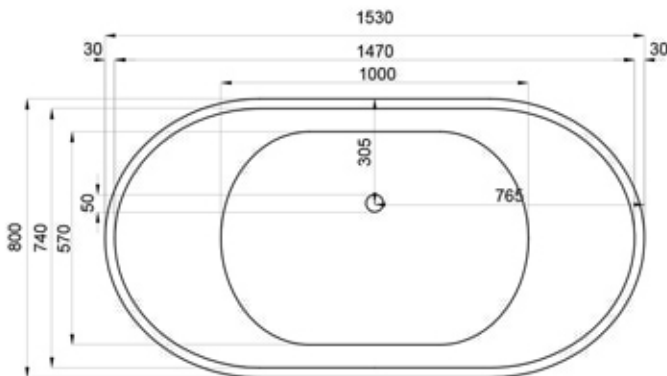

Emily DADOquartz Bathtub

1530x800x590mm
No Overflow

Product Specification:

Product Code: SBM/034

Base dimensions: 875x600mm

Size: 1530x800x590mm

Waste to Floor: 100mm

30 - 35mm thick edge • scratch and abrasion resistant • Matt/Gloss finish • No tap holes •

Waste diameter: 50mm • Weight: 110kg • Shipping Mass: 160kg • Packing dimensions: 1590x855x810mm •

Water Capacity: 275L • 25 year Warranty • Colour: White • can take nikki/filler spout

www.dadobaths.co.za

DADObaths pursue a policy of continual development and improvement and as such, product specifications may change without prior notice. All dimensions listed herein are only intended as a guide. Cast products are subject to size variants of +/- 5%. The exact colour and finish of the products may vary from those depicted in the brochure. DADObaths recommend that for absolute clarity in the selection of options, visit their nearest DADObaths approved stocklist.